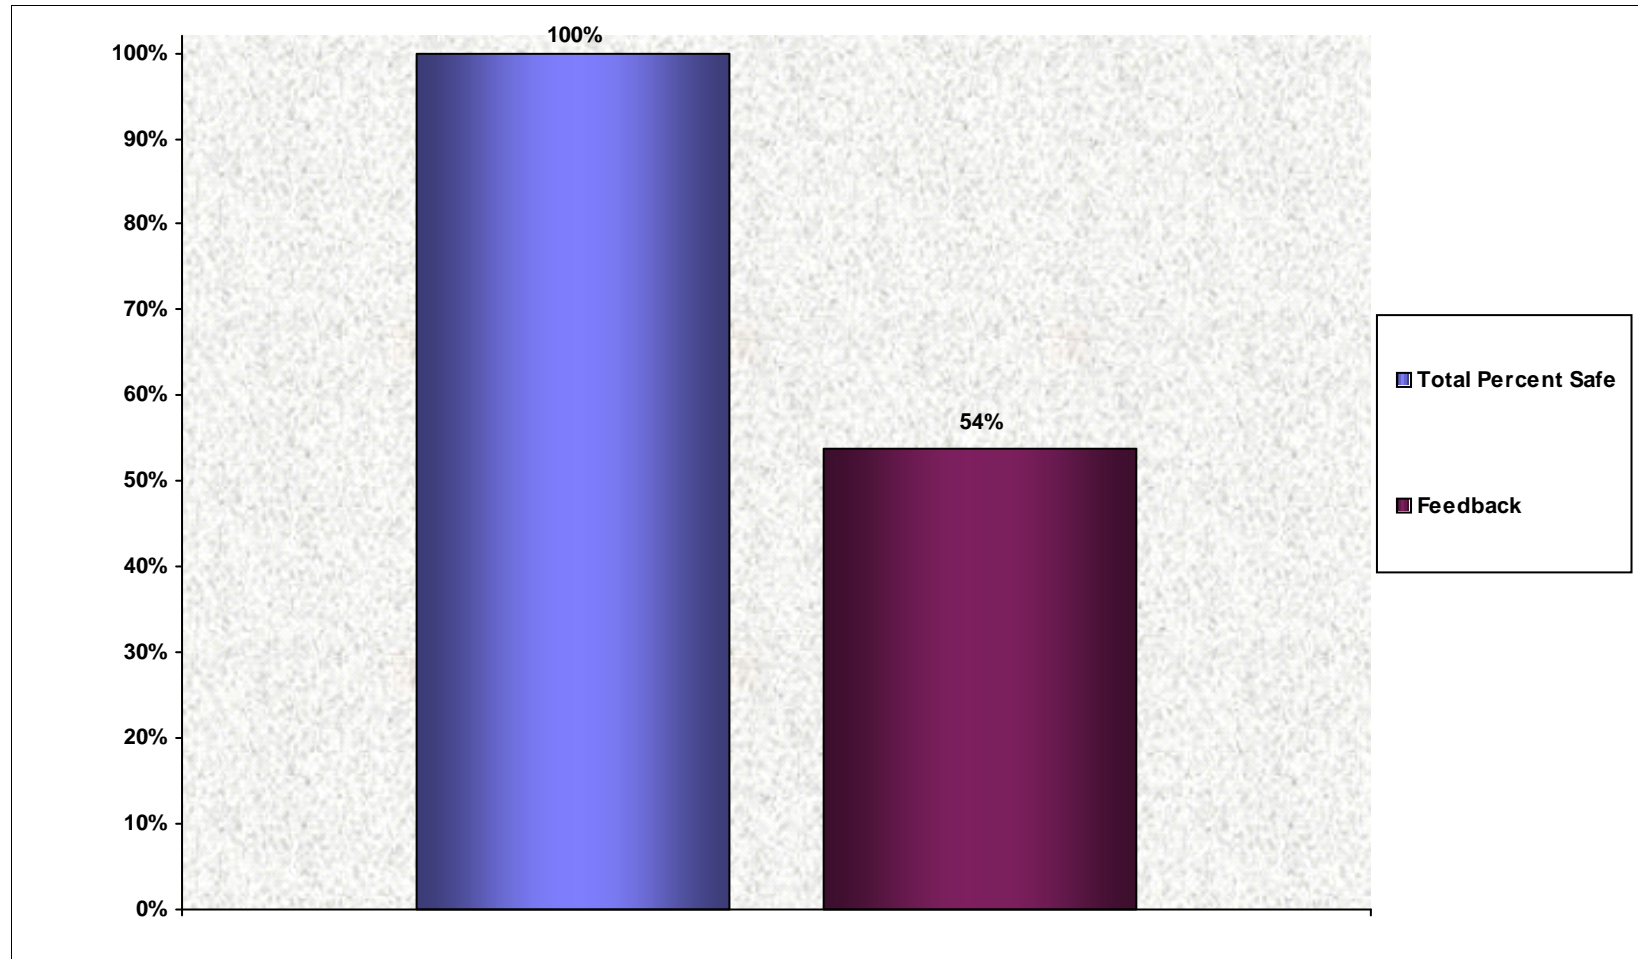

Overall Percent Safe

Total Cards: 13
Total Behaviors Observed: 144
Percentage of Safe Cards: 100%
23-Jan-12

Copyright 1998 Moreno & Associates, Inc.

Location: Offshore/Harvey/Pisces
Personnel Observed: DII, Pneu Elect, Contractor
For the Dates 1/1/2011 Through 12/31/2011